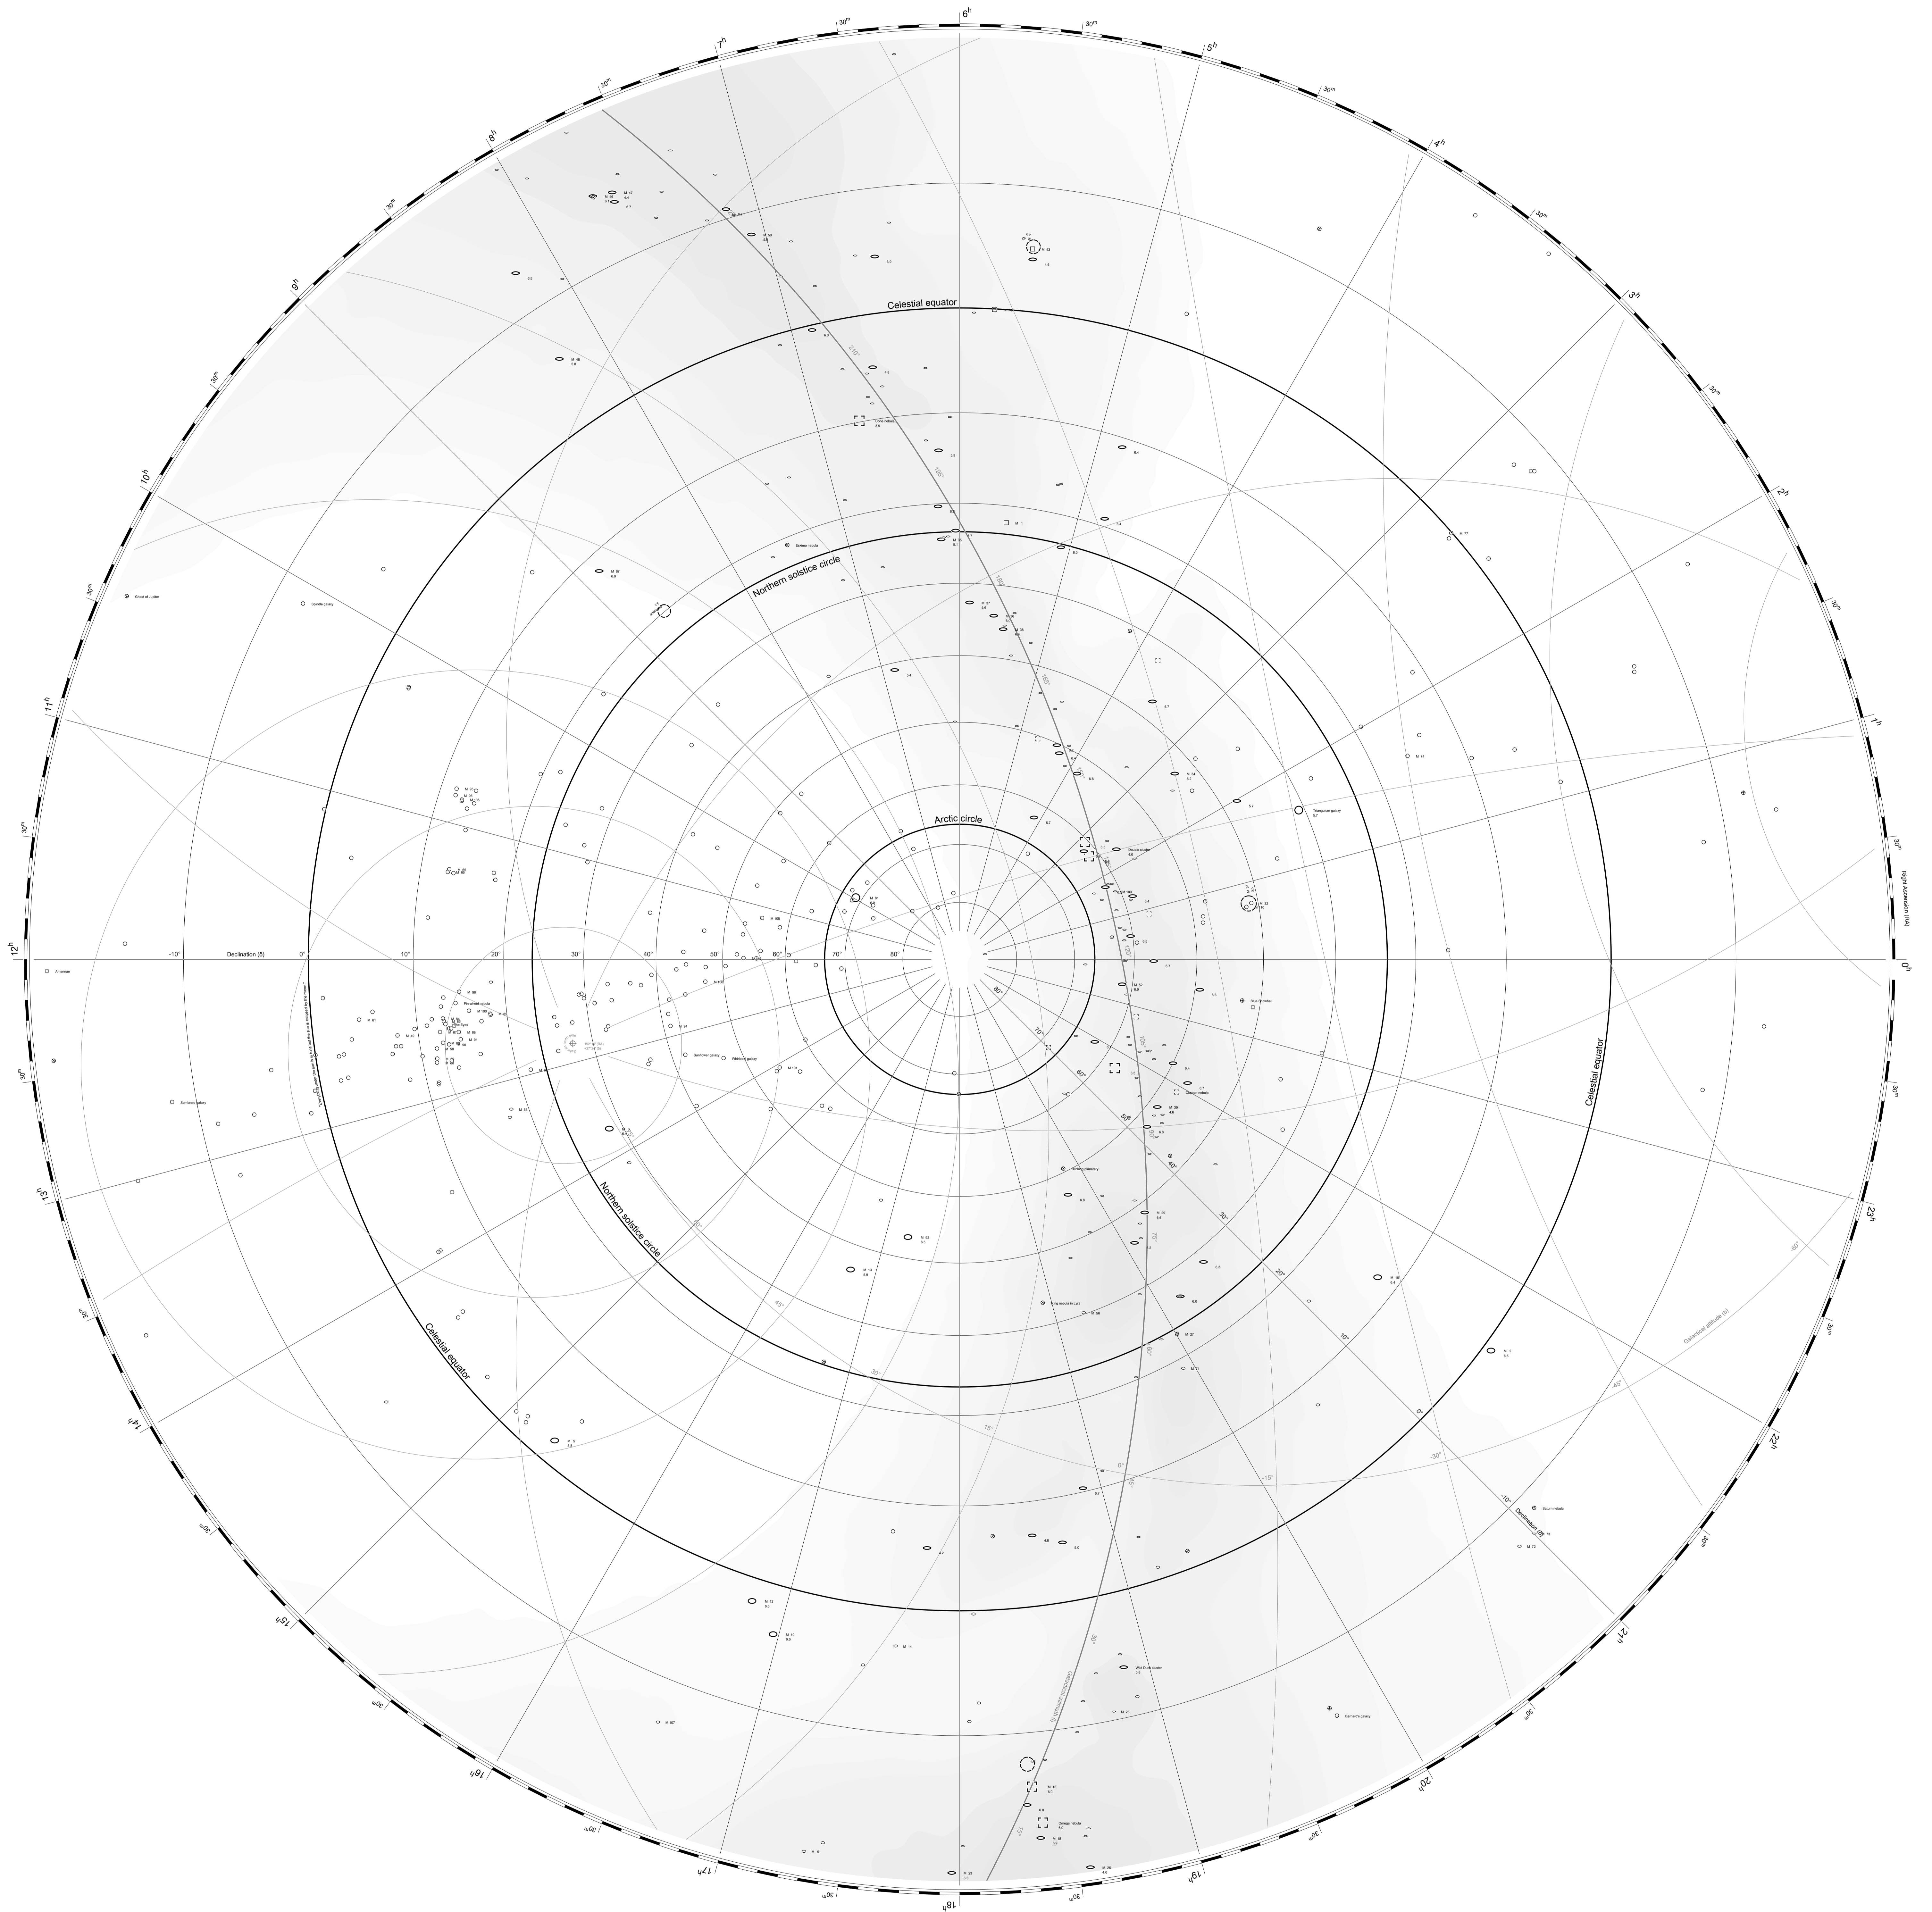

CHARTA CAELI

Legend

Southern declination limit: -20°

Catalogues used: The Milkyway Contour Catalogue
The NGC 2000.0 Catalogue (VII/118)

Symbols used for VII/118 catalogue

- ⊕ Point of interest
- Common star
- Double star
- ⊙ Multiple star
- ⊙ Variable star
- Variable star with large amplitude and high frequency
- Variable star with large amplitude and low frequency
- ⊙ Variable star with low amplitude and high frequency
- Variable star with low amplitude and low frequency
- Bright nebulae
- ⊠ Dark nebulae
- ⊠ Planetary nebulae
- ⊙ Open cluster
- ⊙ Globular cluster
- ⊙ Flat galaxy with elliptic shape
- ⊙ Galaxy with elliptic shape
- ⊙ Galaxy with circular shape